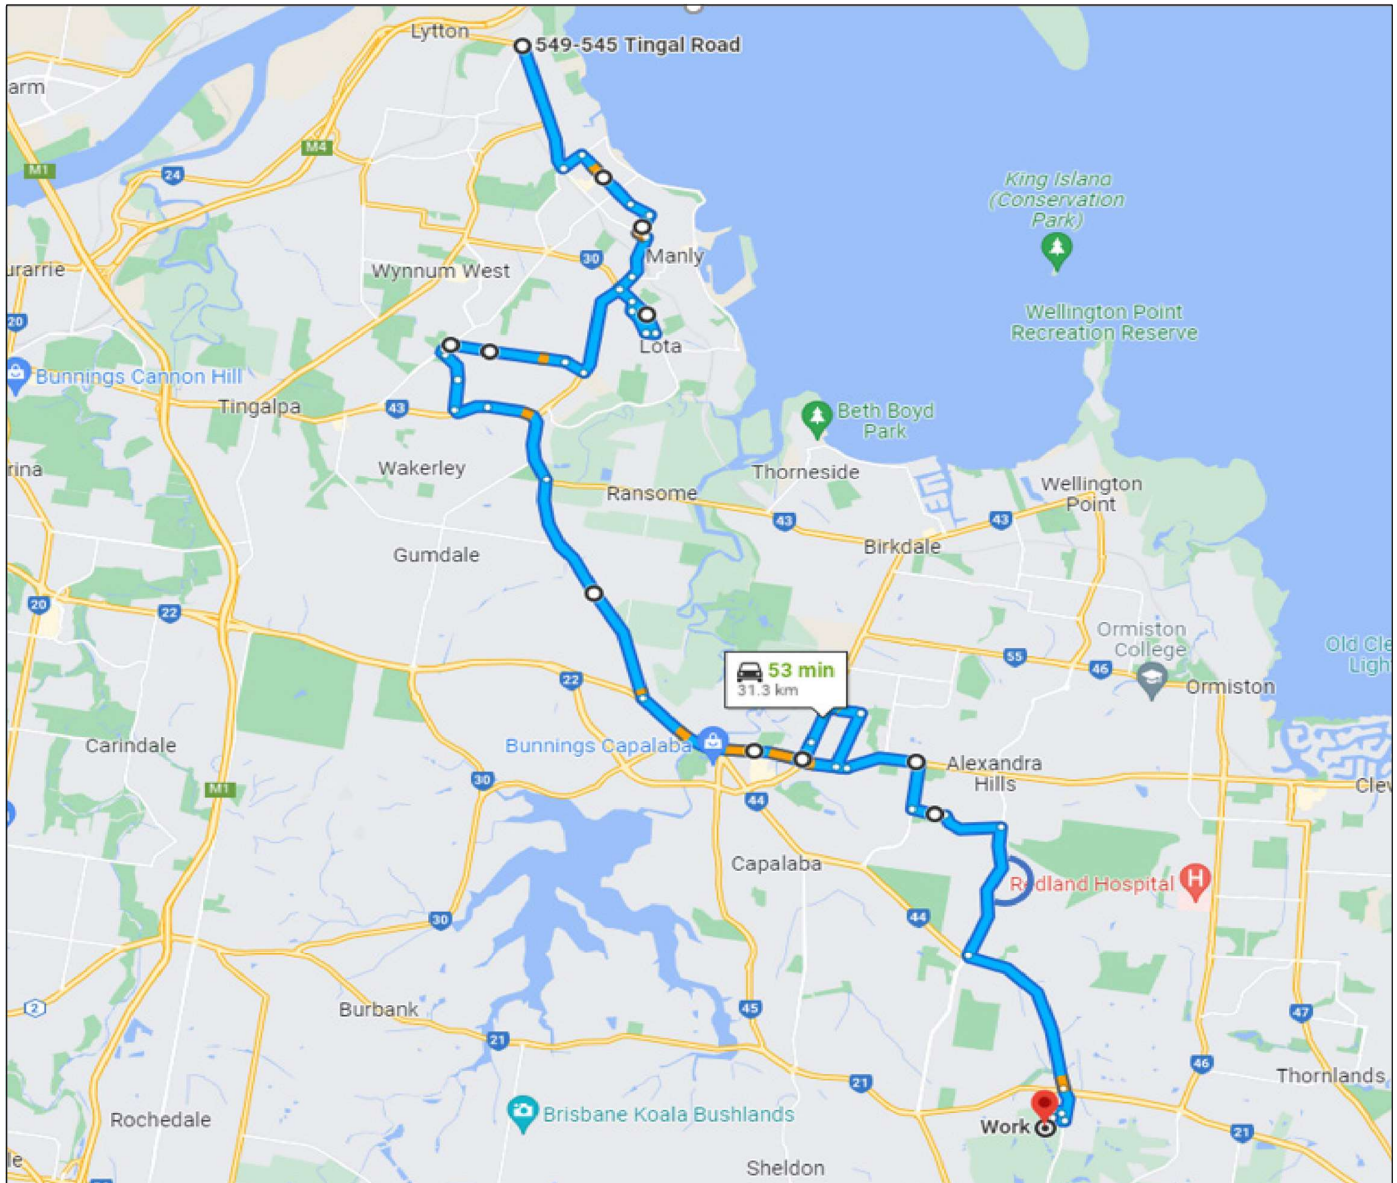

Bus Services

Wynnum /Manly Chartered Route

Area Serviced - Wynnum, Manly, Manly West, Wakerley, Capalaba, Alexandra Hills, Sheldon

Please Note:

All times are approximate.

Sheldon College students are requested to flag bus driver from any public bus stop.

All students are required to have a bus card.

****Please note**** delays are imminent due to road works between Victoria Point and Redland Bay. We ask for your patience and understanding during this time.

Wynnum/Manly Service Schedule

Sheldon, Alexandra Hills, Wakerley, Capalaba, Manly West, Manly, Wynnum.

DIRECTION DETAILS		DIRECTION DETAILS		TIME	COMMENTS
		Commence	Sheldon College Bus Zone	3.45pm	
1	1st	L	Taylor Road		
2	2nd	Continue	Redland Bay Road		
3	6th	R	Vienna Road	3.49pm	
4	2nd	R	Alexandra Circuit	3.50pm10th	
5	10th	R	Vienna Road	3.53pm	
6	3rd	L	Cumberland Drive	3.55pm	
7	4th	L	Thirlemere Road	3.57pm	
8	5th	R	Windemere Road	3.58pm	
9	2nd	L	Finucane Road		
10	1st	R	Abelia Street	3.59pm	
11		Continue	Valentine Road		
12	To End	L	Bailey Road	4.03pm	
13	To End	L	Old Cleveland Road East	4.04pm	
14	3rd	R	Old Cleveland Road	4.20pm	
15		R	New Cleveland Road East/Green Camp Road		
	Continue	L	Manly Road	4.24pm	
16	6th	R	Hargreaves Road	4.26pm	w
		Continue	Kianawah Road		
17		R	Wondall Road		
18	1st	R	Radford Road	4.28pm	
19	8th	L	Manly Road	4.31pm	
20	3rd	R	Whites Road		
21	2nd	R	Muriel Avenue		
22	1st	R	Killarney Avenue		
23	1st	R	Kamarin Street		
24	1st	L	Whites Road		
25	3rd	R	Manly Road		
		Continue	Gordon Parade		
26	5th	L	Mountjoy Terrace	4.36pm	
27	1st	R	Picton Parade		
28	3rd	L	Kingsley Terrae	4.38pm	
		Continue	Bay Terrace		
29	12th	L	Berrima Street	4.40pm	
30	2nd	R	Tingal Road	4.41pm	
		Terminus	Wynnum North Outside of 366	4.45pm	