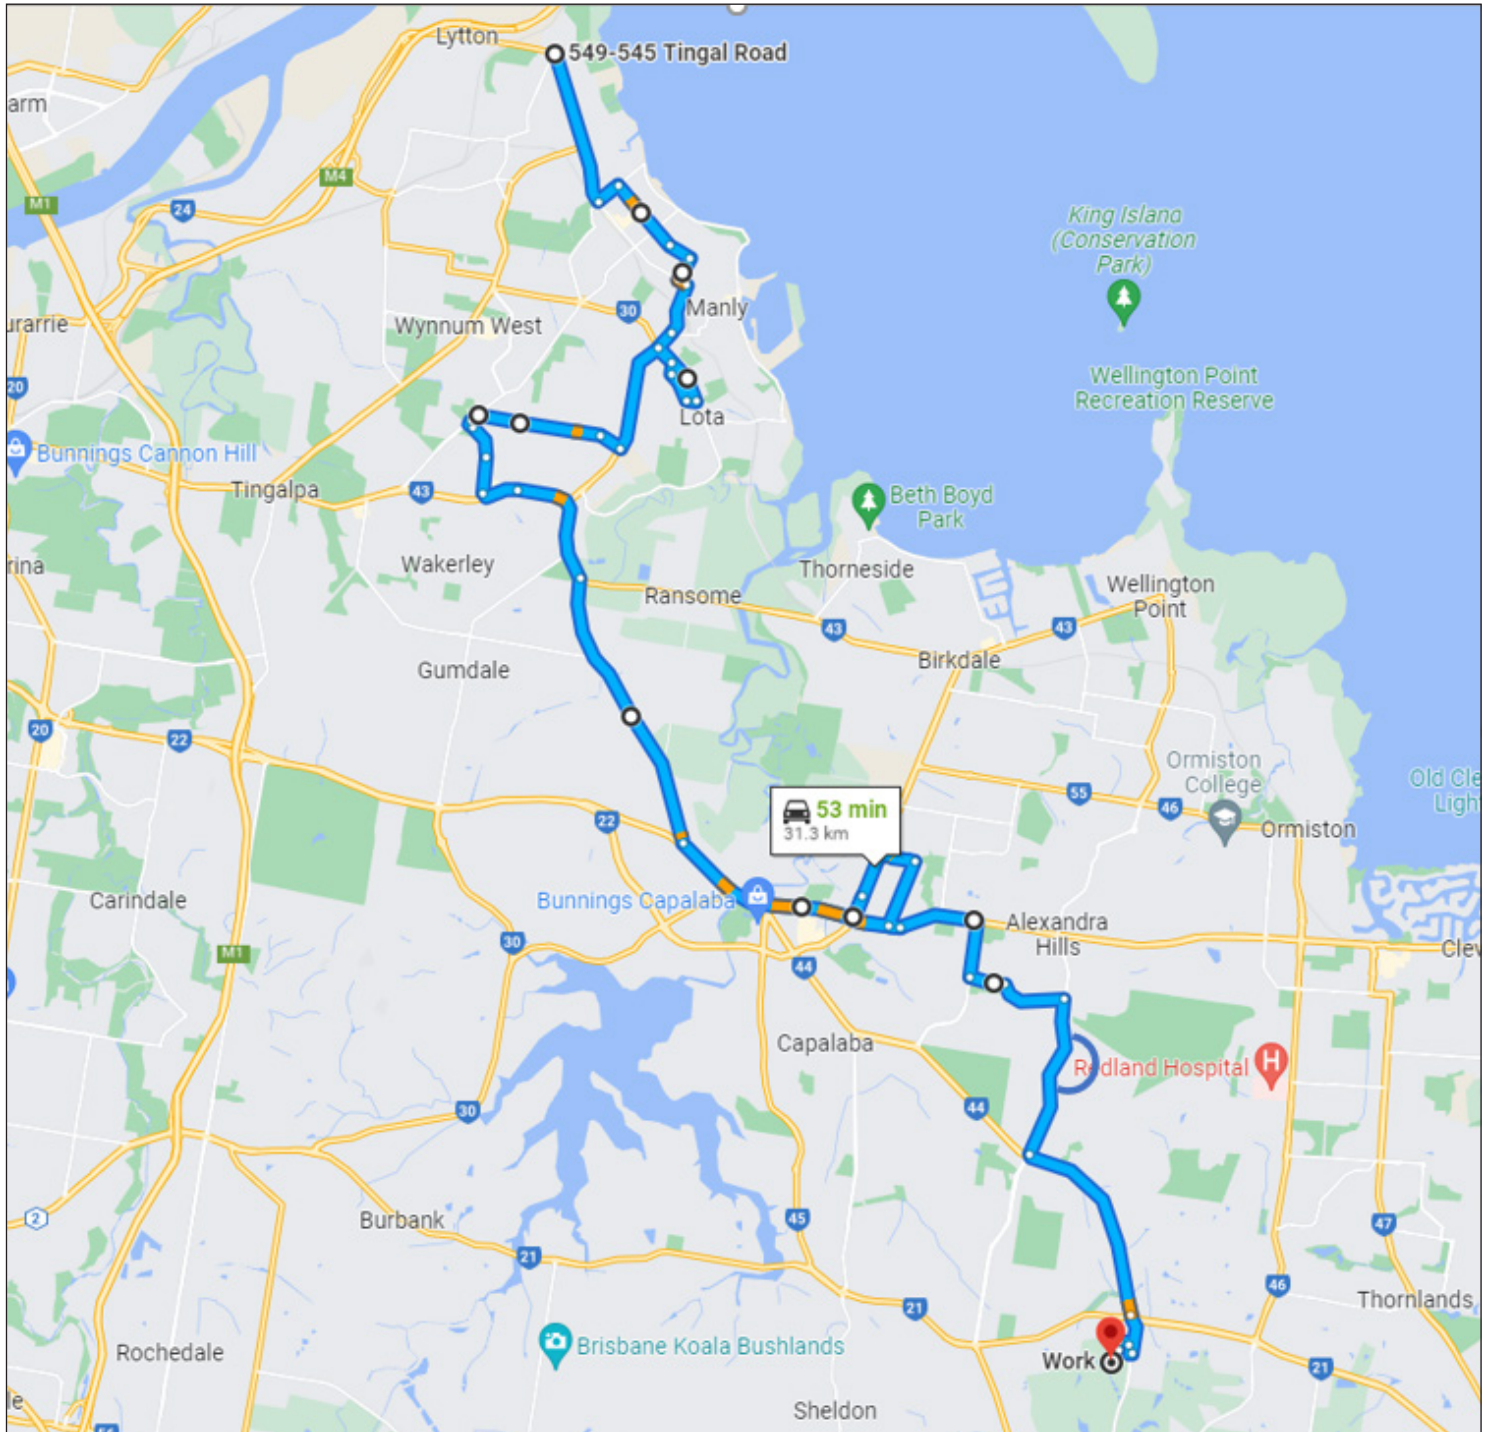

Please Note:

All times are approximate.

Sheldon College students are requested to flag bus driver from any public bus stop.

Wynnum, Manly, Manly West, Wakerley, Capalaba, Alexandra Hills, Sheldon.

DIRECTION DETAILS		DIRECTION DETAILS		TIME	COMMENTS
		Commence	Wynnum North Outside of 366	7.15am	
		Continue	Tingal Road		
1	11th	L	Berrima Street	7.17am	
2	1st	R	Bay Terrace (Becomes Kingsley Terrace)	7.18am	
3	2nd	R	Picton Parade	7.20am	
4	To End	L	Mountjoy Terrace	7.21am	
5	To End	R	Gordon Parade (Becomes Manly Road)		
6	4th	L	Whites Road		
7	2nd	R	Muriel Avenue		
8	1st	R	Killarney Avenue		
9	1st	R	Kamarin Street		
10	1st	L	Whites Road		
11	2nd	L	Manly Road		
12	4th	R	Radford Road		
13	To End	L	Wondall Road		
14	1st	L	Kianawah Road Sth/Hargreaves Road		
15	4th	L	Manly Road		
		Continue	Green Camp/New Cleveland Road		
16	To End	L	Old Cleveland Road		
	Continue		Finucane Road		
17	1st	L	Willard Road		
18	To End	L	Daveson Road		
19	To End	L	Old Cleveland Road East	7.30am	
20	2nd	R	Bailey Road	7.51am	
21	5th	R	Valentine Road	7.53am	
		Continue	Abelia Street		
22	To End	L	Finucane Road		
23	1st	R	Windemere Road	7.57am	
24	2nd	L	Thirlemere Road	7.58am	
25	1st	R	Cumberland Drive		
26	To End	R	Vienna Road		
27	2nd	L	Alexandra Circuit	8.02am	
28	10th	L	Vienna Road	8.03am	
29	2nd	L	Redland Bay Road		
	Continue	L	Taylor Road	8.07am	

Bus Charges

AM - $4 from Wynnum, $3 from Wakerley, $2 from Capalaba.

Bus Times are approximate.

Sheldon College students are requested to flag bus driver from any public bus stop.