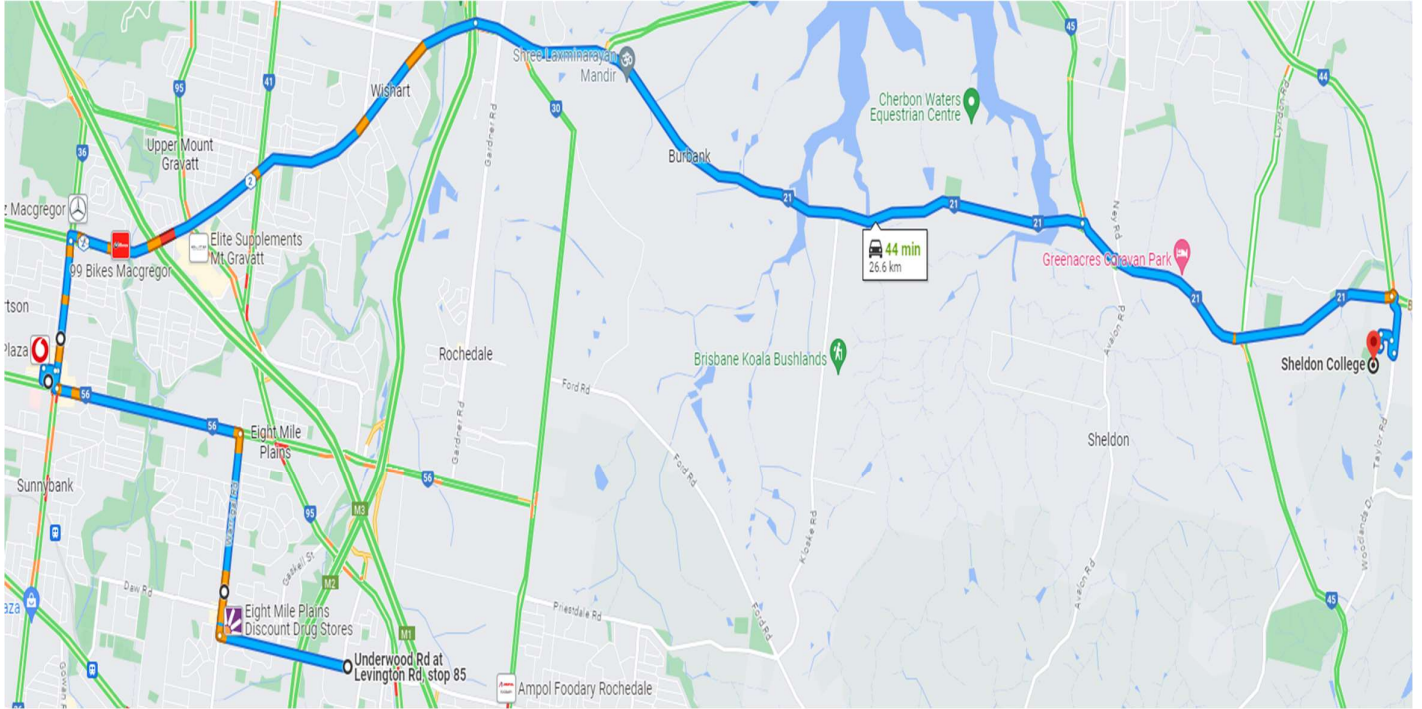

Bus Services

Sunnybank Express Chartered Route

Area Serviced - Sunnybank, Robertson, Macgregor, Express to Sheldon College.

Please Note:

All times are approximate.

Sheldon College students are requested to flag bus driver from any public bus stop.

Updated Mar 2025

AM

Sunnybank Express Service Schedule

Sunnybank, Robertson, Macgregor, Express to Sheldon College.

DIRECTION DETAILS			LOCATION	TIME	COMMENTS
		Commence	Underwood Road	7.00 am	At Levington Road
1		Continue	Underwood Road		To end
2		R	Warrigal Road	7:04 am	
3	4th	L	Padstow Road	7:09 am	
4		Into	McCullough Street		
5	4th	R	Sunnybank Plaza Shopping Centre	7:15 am	Pick up in Zamia Street
6		Continue	Mains Road		
7	5th	R	Kessels Road	7:21 am	
8			Express service.		
9		R	Taylor Road		
10	3rd	R	Sheldon College	8:05am	Gate 4
		Terminus	Sheldon College Bus Zone		

Bus Charges

AM - \$4.80 from Sunnybank.

Bus Times are approximate. Sheldon College students are requested to flag bus driver from any public bus stop.

PM

Sunnybank Express Service Schedule

Sheldon, Express to Macgregor, Robertson, Sunnybank.

DIRECTION DETAILS			LOCATION	TIME	COMMENTS
		Commence	Sheldon College Bus Zone	3.45pm	
1	1st	R	Sheldon College		
2	1st	L	Taylor Road		Through roundabout
3			Express service.		
4		L	Kessels Road	4.15pm	
5	5th	L	Mains Road	4.18pm	
6	5th	L	McCullough Street	4.21pm	Stop Sunny Park Shopping Centre
7		Into	Padstow Road		
8	2nd	R	Warrigal Road	4.27pm	
9	6th	L	Underwood Road	4.32pm	
		Terminus	Underwood Road	4.34pm	At Levington Road