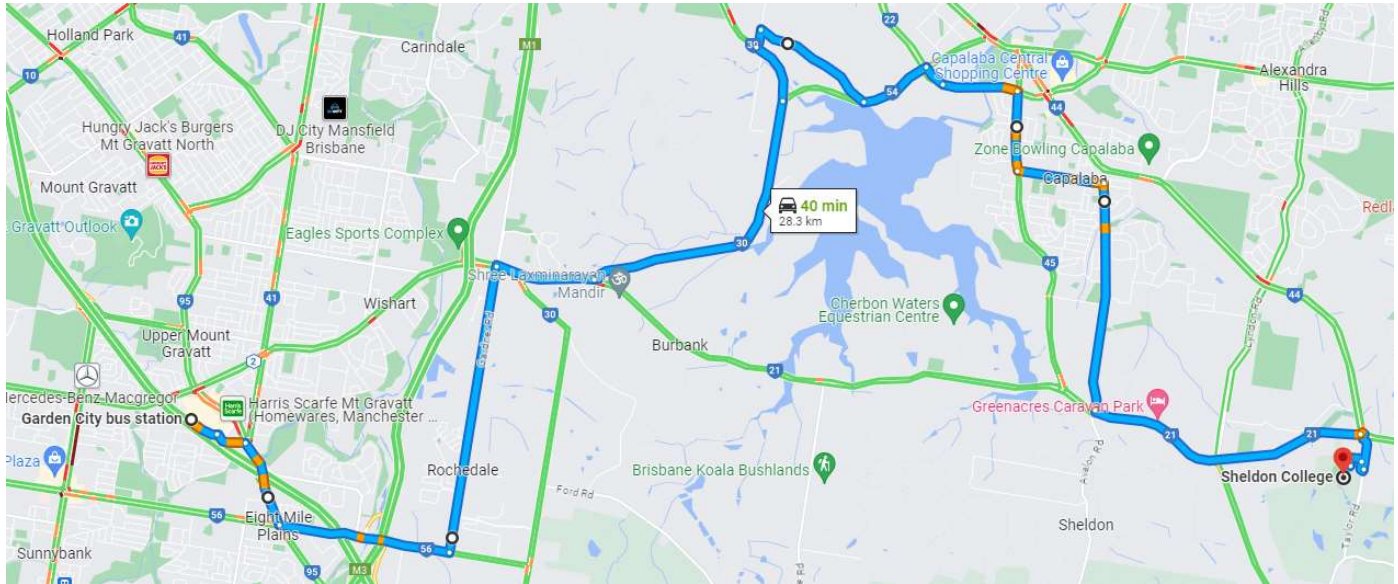

Bus Services

Mt Gravatt Chartered Route

Area Served - Upper Mt Gravatt, Eight Mile Plains, Rochedale, Mackenzie, Capalaba, Sheldon.

Please Note:

All times are approximate.

Sheldon College students are requested to flag bus driver from any public bus stop.

Updated Mar 2025

AM

Mt Gravatt Service Schedule

Upper Mt Gravatt, Eight Mile Plains, Rochedale, Mackenzie, Capalaba, Sheldon.

DIRECTION DETAILS			LOCATION	TIME	COMMENTS
		Commence	Westfield Garden City Stop K	7.16am	
1	3rd	R	Logan Road	7.19am	
2	4th	L	Miles Platting Road	7.24am	
3	8th	L	Gardner Road	7.28am	
4	2nd	R	Mt Gravatt-Capalaba Road	7.37am	
5		L	Tilley Road		At roundabout
6	1st	R	Bacton Road		
7	1st	R	Geldart Road		To end
8		L	Mt Gravatt - Capalaba Road		
9	1st	R	Moreton Bay Road	7.50am	
10	1st	R	Mt Cotton Road	7.51am	
11	4th	L	School Road	7.53am	To end
12		R	Ney Road	7.54am	
13	6th	L	Mt Cotton Road	7.59am	
14		R	Taylor Road		
15	3rd	R	Sheldon College	8.05am	Gate 4
		Terminus	Sheldon College Bus Zone		

PM Mt Gravatt Service Schedule

Sheldon, Capalaba, Mackenzie, Rochedale, Eight Mile Plains, Upper Mt Gravatt.

DIRECTION DETAILS			LOCATION	TIME	COMMENTS
		Commence	Sheldon College Bus Zone	3.45pm	
1	1st	R	Sheldon College		
2	1st	L	Taylor Road		Through roundabout
3		Into	Redland Bay Road		
4	1st	L	Parkwood Drive	3.51pm	To end
5		L	Mahogany Street		
6	1st	L	Lyndon Road		
7	1st	R	Mount Cotton Road	3.54pm	
8	2nd	R	Ney Road	3.57pm	
9	7th	L	School Road	4.04pm	To end
10		R	Mt Cotton Road	4.07pm	
11	4th	L	Moreton Bay Road	4.10pm	
12	1st	L	Mt Gravatt-Capalaba Road	4.11pm	
13	2nd	R	Geldart Road		To end
14		L	Bacton Road		To end
15		L	Tilley Road		At roundabout
16		L	Mt Gravatt - Capalaba Road		
17	4th	L	Gardner Road	4.22pm	To end
18		R	Miles Platting Road	4.29pm	
19	8th	R	Logan Road	4.36pm	
20	3rd	L	Macgregor Street	4.40pm	To end
		Terminus	Westfield Garden City Stop L	4.43pm	