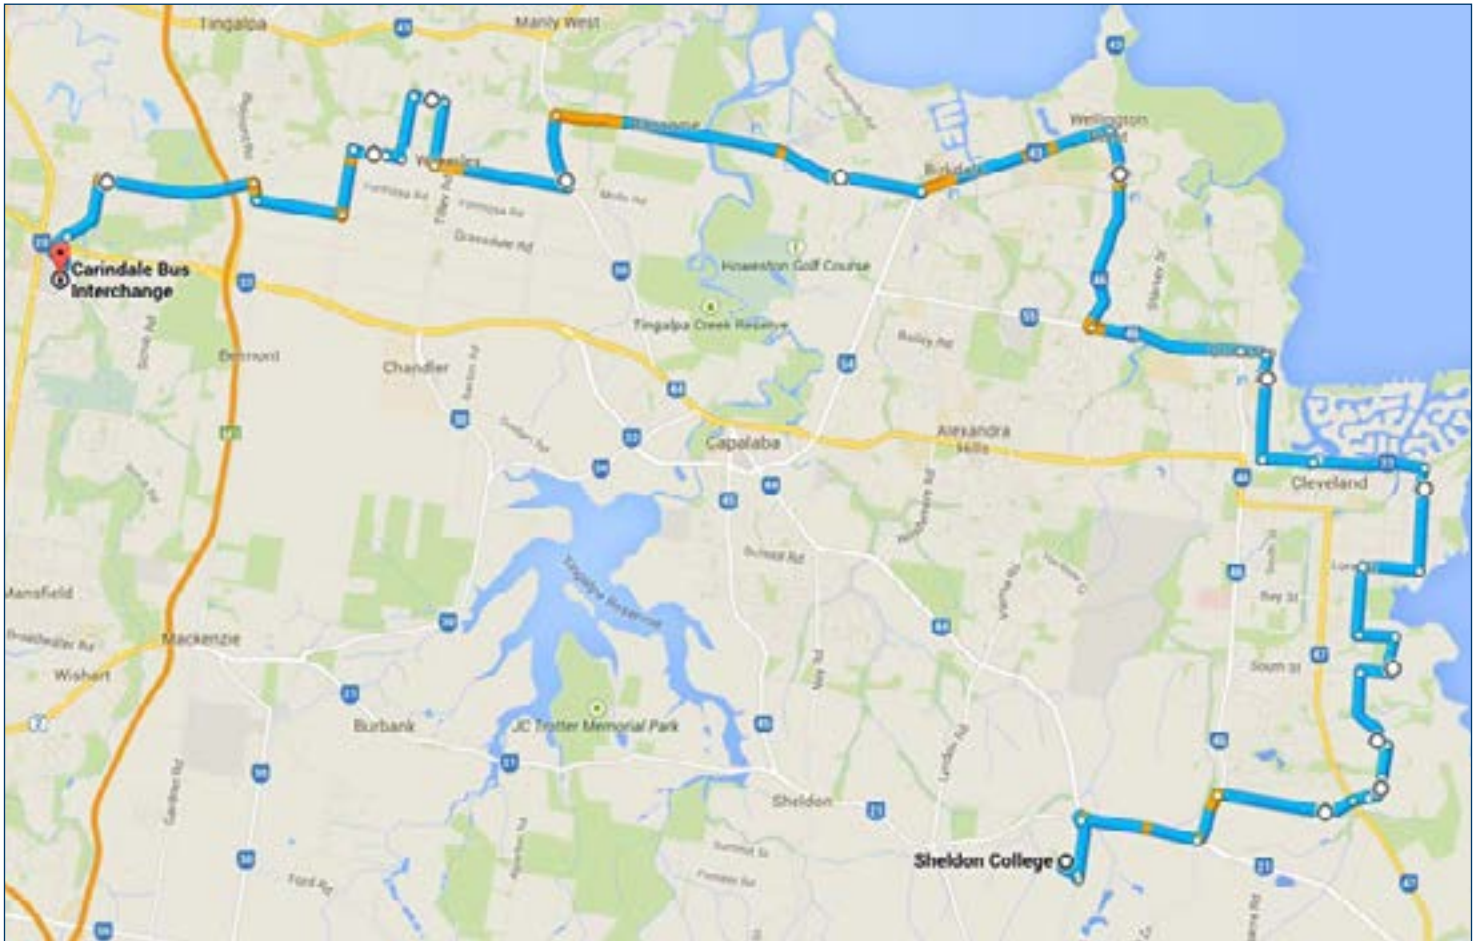

## Carindale Chartered Route

**Area Serviced** - Carindale, Wakerley, Gumdale, Ransome, Thorneside, Birkdale, Wellington Point, Ormiston, Cleveland, Thornlands, Sheldon.

**Please Note:**

All times are approximate.

# Carindale Service Schedule

Carindale, Wakerley, Gumdale, Ransome, Thorneside, Birkdale, Wellington Point, Ormiston, Cleveland, Thornlands, Sheldon.

DIRECTION DETAILS			LOCATION	TIME	COMMENTS
		Commence	Westfield Carindale	6.55am	Interchange Stop F
1		Continue	Carindale Street	6.56am	
2		L	Millennium Boulevard	6.56am	
3		R	Bedivere Street	6.57am	
4	4th	R	Meadowlands Road	6.59am	To end
5	4th	R	Belmont Road	7.02am	
6	1st	L	Grassdale Road	7.03am	
7	1st	L	Stanbrough Road	7.04am	
8	3rd	R	New Cleveland Road	7.05am	
9	1st	L	Caladium Street	7.07am	
10	4th	R	Basella Street	7.08am	
		Into	Dianthus Street	7.09am	To end
11		L	New Cleveland Road	7.10am	To end
12		L	Green Camp Road	7.15am	
13	1st	R	Rickertt Road	7.17am	
		Into	Quarry Road	7.20am	
14	3rd	L	Birkdale Road	7.23am	
15		R	Main Road	7.30am	At last roundabout
16	13th	L	Old Cleveland Road East	7.35am	
		Into	Sturgeon Street	7.38am	
		Into	Gordon Street	7.39am	To end
17		L	Shore St West	7.41am	Meets 7.35am train – Cleveland Rail
18	5th	R	Passage Street	7.46am	
19	8th	R	Princess Street	7.49am	
20	1st	L	Island Street	7.49am	
21	1st	R	Long Street	7.50am	
22	1st	L	Fitzroy Street	7.50am	
23	2nd	L	Beach Street	7.52am	
24	1st	R	Langdon Street	7.53am	To end
25		R	South Street	7.54am	
26	2nd	L	Clifford Perske Drive	7.54am	
27	2nd	L	Thornlands Road	7.57am	