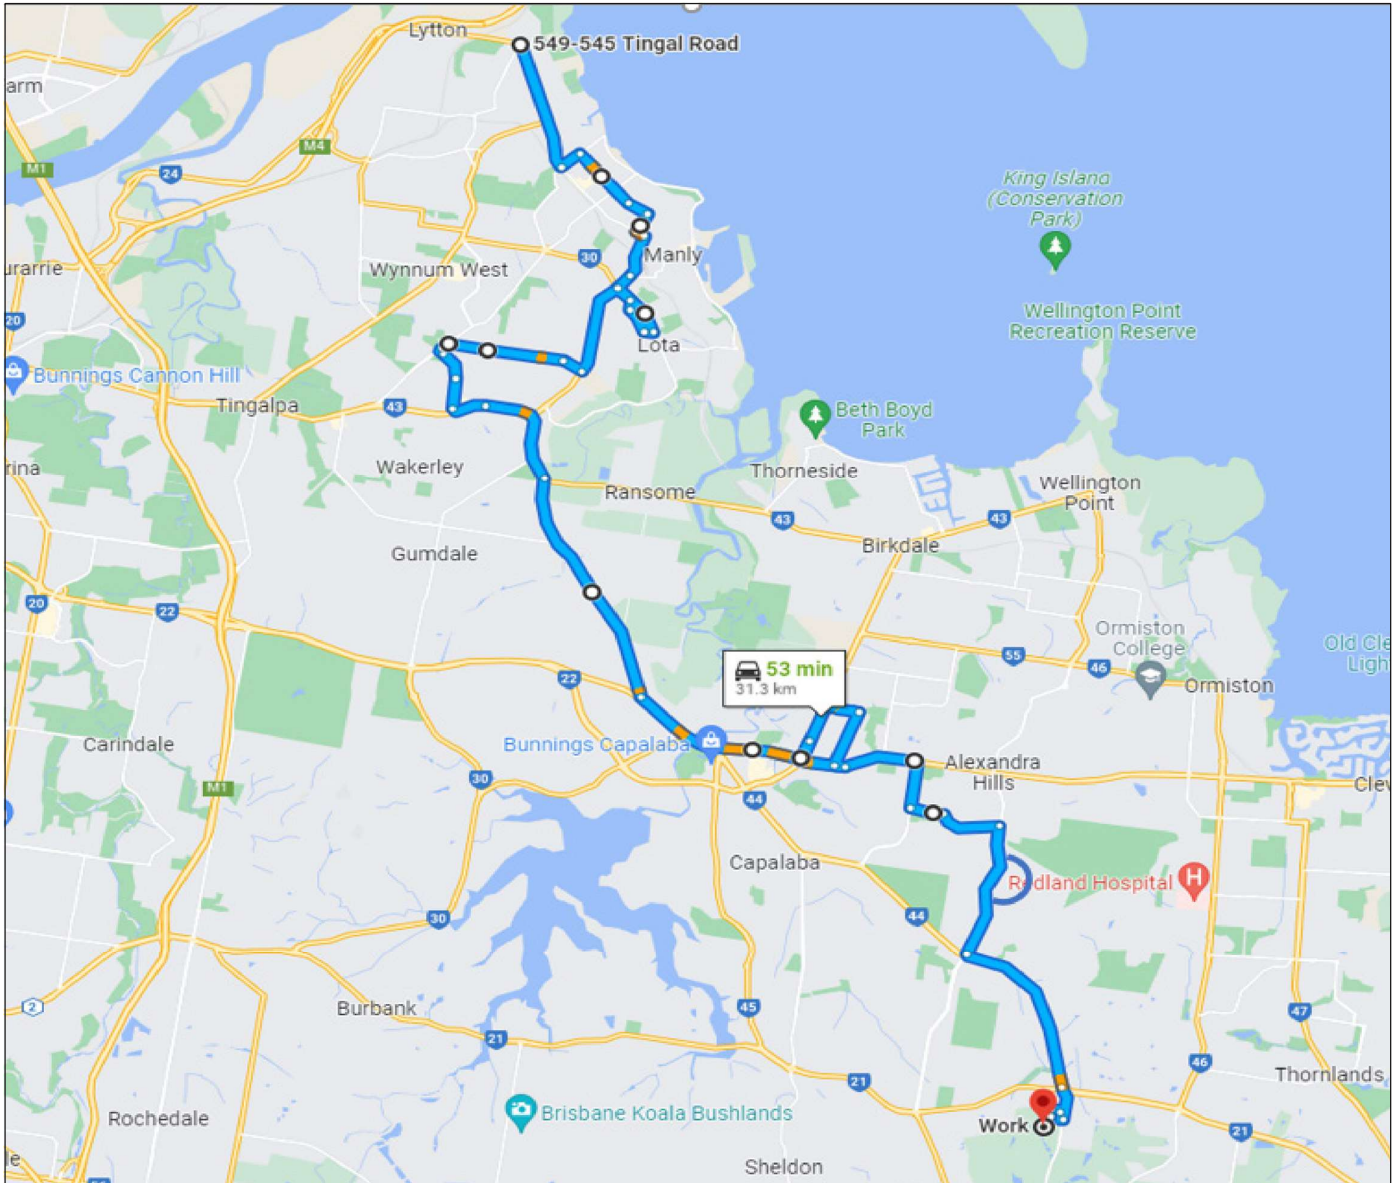

Bus Services

Wynnum/Manly Chartered Route

Area Served - Wynnum, Manly, Manly West, Wakerley, Capalaba, Alexandra Hills, Sheldon

Please Note:

All times are approximate.

Sheldon College students are requested to flag bus driver from any public bus stop.