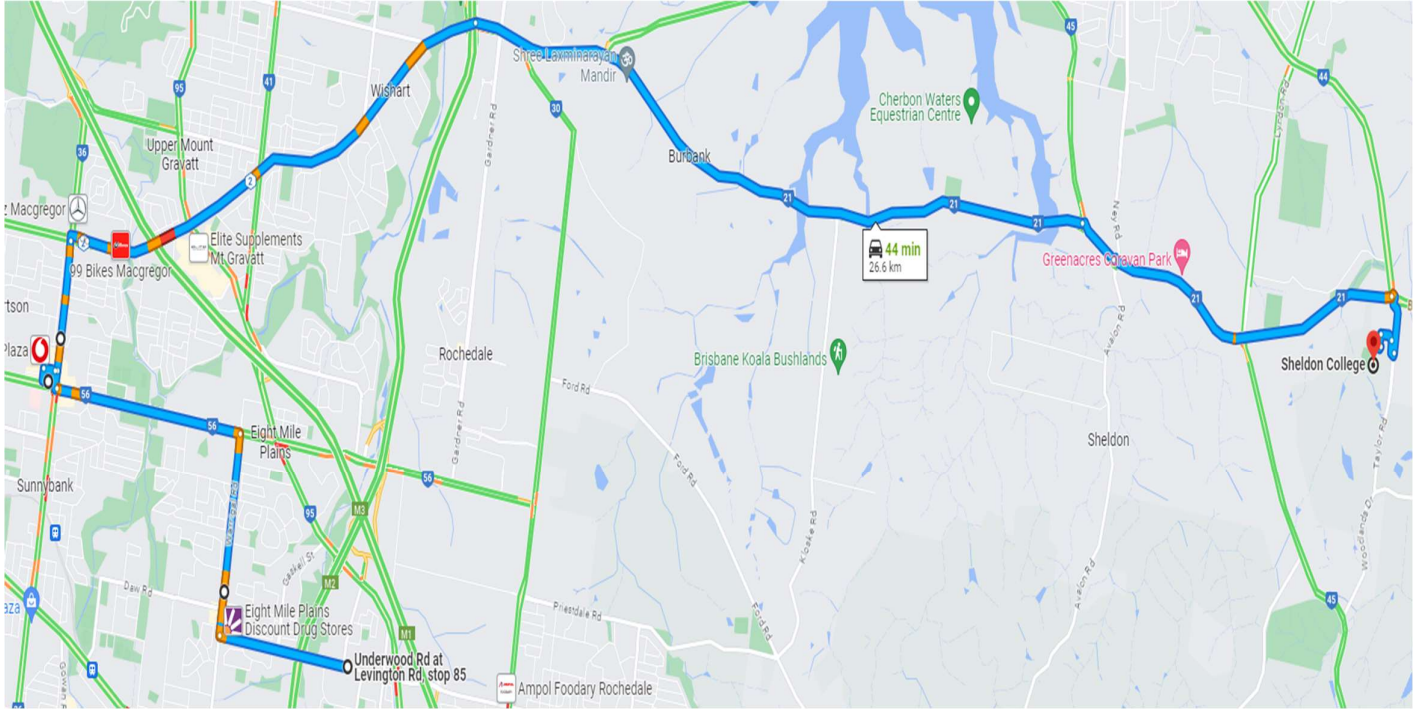

Bus Services

Sunnybank Express Chartered Route

Area Serviced - Sunnybank, Robertson, Macgregor, Express to Sheldon College.

Please Note:

All times are approximate.

Sheldon College students are requested to flag bus driver from any public bus stop.

updated Jan 2025

AM

Sunnybank Express Service Schedule

Sunnybank, Robertson, Macgregor, Express to Sheldon College.

DIRECTION DETAILS			LOCATION	TIME	COMMENTS
		Commence	Underwood Road	7.15am	At Levington Road
1		Continue	Underwood Road		To end
2		R	Warrigal Road	7.17am	
3	4th	L	Padstow Road	7.20am	
4		Into	McCullough Street		
5	4th	R	Sunnybank Plaza Shopping Centre	7.26am	Pick up in Zamia Street
6		Continue	Mains Road		
7	5th	R	Kessels Road	7.33am	
8			Express service.		
9		R	Taylor Road		
10	3rd	R	Sheldon College	8.06am	Gate 3
		Terminus	Sheldon College Bus Zone		

Bus Charges

AM - \$4.80 from Sunnybank.

Bus Times are approximate. Sheldon College students are requested to flag bus driver from any public bus stop.

PM

Sunnybank Express Service Schedule

Sheldon, Express to Macgregor, Robertson, Sunnybank.

DIRECTION DETAILS			LOCATION	TIME	COMMENTS
		Commence	Sheldon College Bus Zone	3.45pm	
1	1st	R	Sheldon College		
2	1st	L	Taylor Road		Through roundabout
3			Express service.		
4		L	Kessels Road	4.15pm	
5	5th	L	Mains Road	4.18pm	
6	5th	L	McCullough Street	4.21pm	Stop Sunny Park Shopping Centre
7		Into	Padstow Road		
8	2nd	R	Warrigal Road	4.27pm	
9	6th	L	Underwood Road	4.32pm	
		Terminus	Underwood Road	4.34pm	At Levington Road