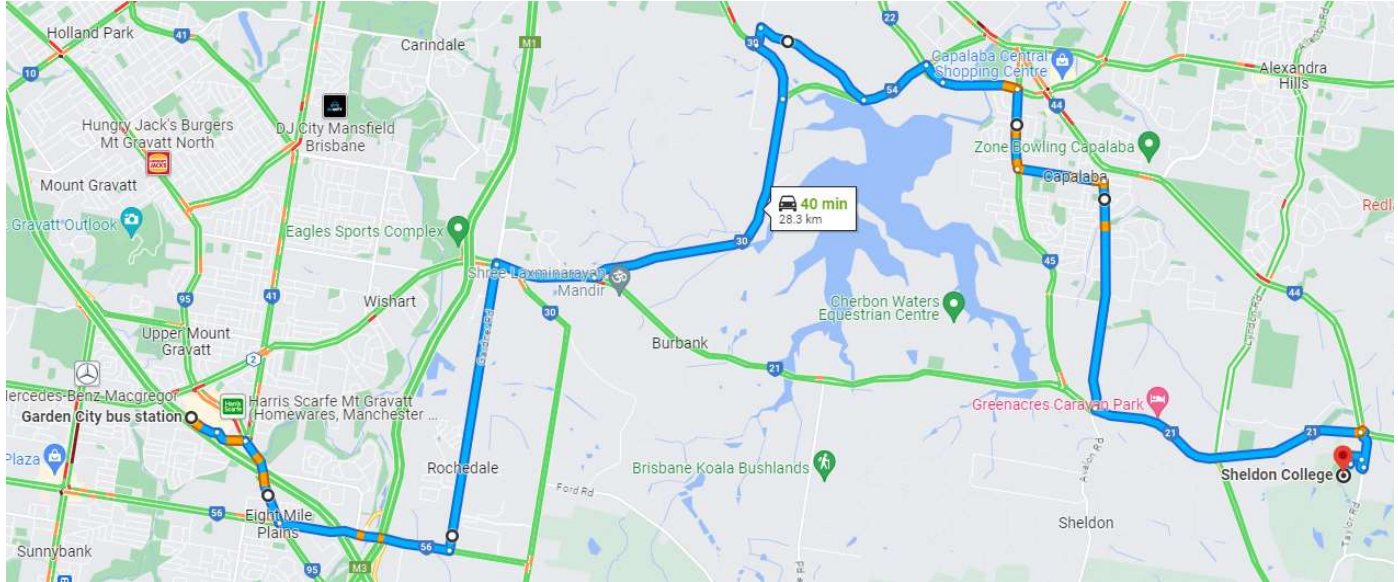

Bus Services

Mt Gravatt Chartered Route

Area Served - Upper Mt Gravatt, Eight Mile Plains, Rochedale, Mackenzie, Capalaba, Sheldon.

Please Note:

All times are approximate.

Sheldon College students are requested to flag bus driver from any public bus stop.

Updated Jan 2025

AM

Mt Gravatt Service Schedule

Upper Mt Gravatt, Eight Mile Plains, Rochedale, Mackenzie, Capalaba, Sheldon.

DIRECTION DETAILS			LOCATION	TIME	COMMENTS
		Commence	Westfield Garden City Stop K	7.16am	
1	3rd	R	Logan Road	7.19am	
2	4th	L	Miles Platting Road	7.24am	
3	8th	L	Gardner Road	7.28am	
4	2nd	R	Mt Gravatt-Capalaba Road	7.37am	
5		L	Tilley Road		At roundabout
6	1st	R	Bacton Road		
7	1st	R	Geldart Road		To end
8		L	Mt Gravatt - Capalaba Road		
9	1st	R	Moreton Bay Road	7.50am	
10	1st	R	Mt Cotton Road	7.51am	
11	4th	L	School Road	7.53am	To end
12		R	Ney Road	7.54am	
13	6th	L	Mt Cotton Road	7.59am	
14		R	Taylor Road		
15	3rd	R	Sheldon College	8.06am	Gate 3
		Terminus	Sheldon College Bus Zone		

PM

Mt Gravatt Service Schedule

Sheldon, Capalaba, Mackenzie, Rochedale, Eight Mile Plains, Upper Mt Gravatt.

DIRECTION DETAILS			LOCATION	TIME	COMMENTS
		Commence	Sheldon College Bus Zone	3.45pm	
1	1st	R	Sheldon College		
2	1st	L	Taylor Road		Through roundabout
3		Into	Redland Bay Road		
4	1st	L	Parkwood Drive	3.51pm	To end
5		L	Mahogany Street		
6	1st	L	Lyndon Road		
7	1st	R	Mount Cotton Road	3.54pm	
8	2nd	R	Ney Road	3.57pm	
9	7th	L	School Road	4.04pm	To end
10		R	Mt Cotton Road	4.07pm	
11	4th	L	Moreton Bay Road	4.10pm	
12	1st	L	Mt Gravatt-Capalaba Road	4.11pm	
13	2nd	R	Geldart Road		To end
14		L	Bacton Road		To end
15		L	Tilley Road		At roundabout
16		L	Mt Gravatt - Capalaba Road		
17	4th	L	Gardner Road	4.22pm	To end
18		R	Miles Platting Road	4.29pm	
19	8th	R	Logan Road	4.36pm	
20	3rd	L	Macgregor Street	4.40pm	To end
		Terminus	Westfield Garden City Stop L	4.43pm	