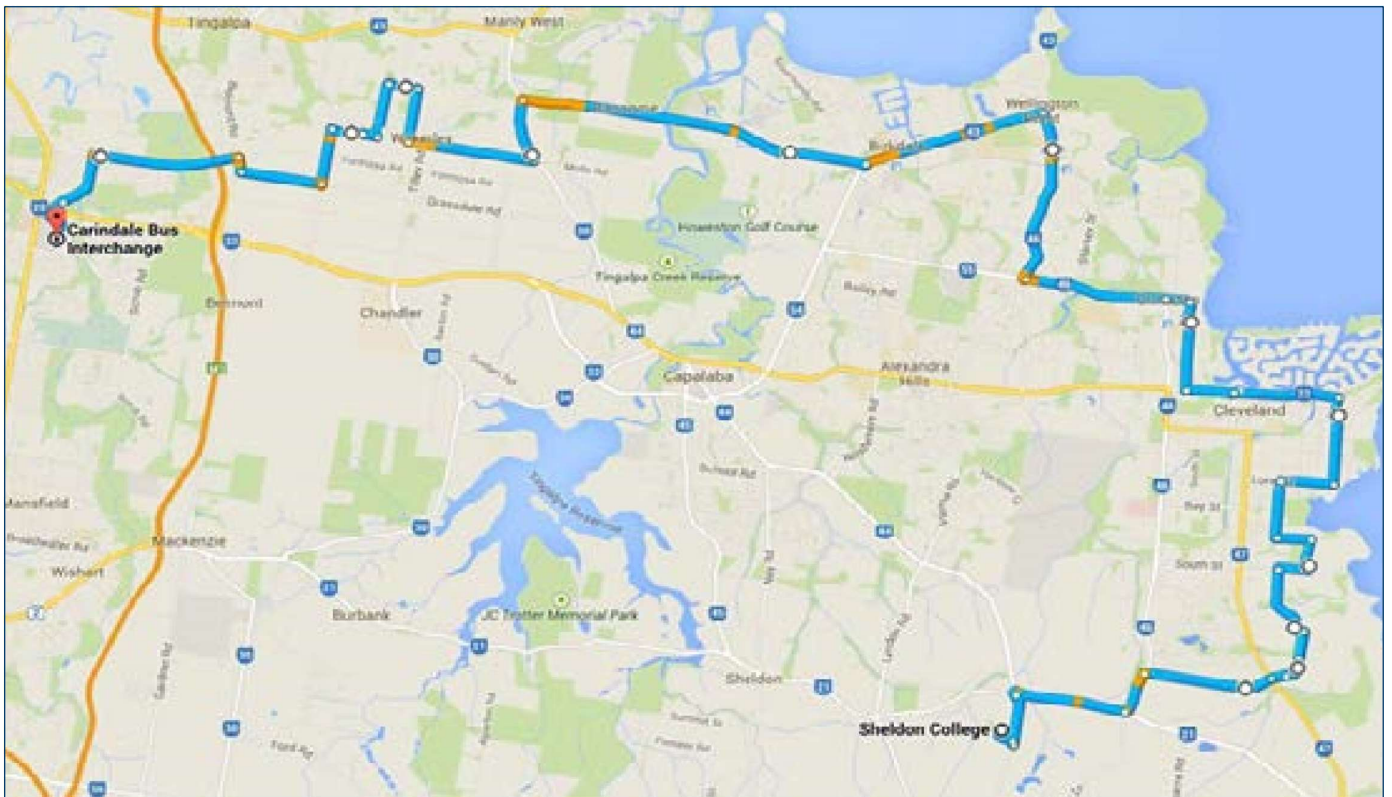

Bus Services

Carindale Chartered Route

Area Served - Carindale, Wakerley, Gumdale, Ransome, Thorneside, Birkdale, Wellington Point, Ormiston, Cleveland, Thornlands, Sheldon.

Please Note:

All times are approximate.

DIRECTION DETAILS			LOCATION	TIME	COMMENTS
		Commence	Westfield Carindale	6.55am	Interchange Stop F
1		Continue	Carindale Street	6.56am	
2		L	Millennium Boulevard	6.56am	
3		R	Bedivere Street	6.57am	
4	4th	R	Meadowlands Road	6.59am	To end
5	4th	R	Belmont Road	7.02am	
6	1st	L	Grassdale Road	7.03am	
7	1st	L	Stanbrough Road	7.04am	
8	3rd	R	New Cleveland Road	7.05am	
9	1st	L	Caladium Street	7.07am	
10	4th	R	Basella Street	7.08am	
		Into	Dianthus Street	7.09am	To end
11		L	New Cleveland Road	7.10am	To end
12		L	Green Camp Road	7.15am	
13	1st	R	Rickertt Road	7.17am	
		Into	Quarry Road	7.20am	
14	3rd	L	Birkdale Road	7.23am	
15		R	Main Road	7.30am	At last roundabout
16	13th	L	Old Cleveland Road East	7.35am	
		Into	Sturgeon Street	7.38am	
		Into	Gordon Street	7.39am	To end
17		L	Shore St West	7.41am	Meets 7.35am train – Cleveland Rail
18	5th	R	Passage Street	7.46am	
19	8th	R	Princess Street	7.49am	