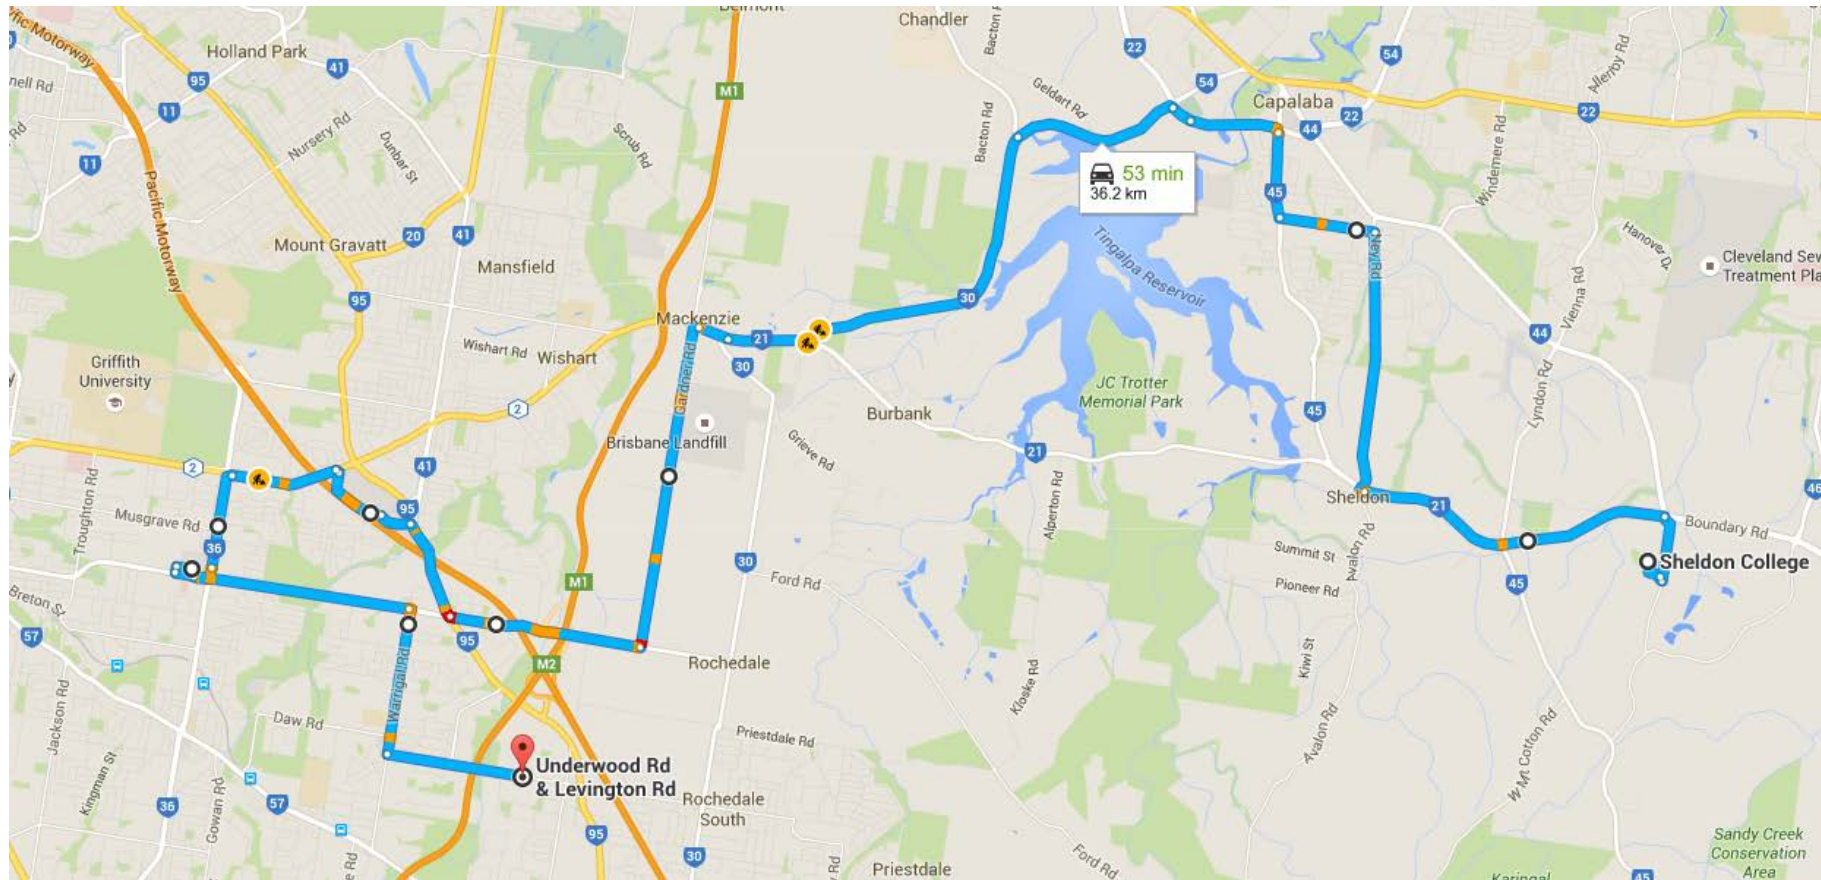

SUNNYBANK BUS ROUTE - 2017

Look out for the Underwood Bus Service bus with the Sheldon College banner.

Sheldon College Sunnybank Charter Service AM

Area Served – Sunnybank, Robertson, Macgregor, Upper Mt Gravatt, Eight Mile Plains, Rochedale, Mackenzie, Capalaba, Sheldon

Direction		Street		Time	Remarks
		Commence	Underwood Road	7.10am	At Levington Road
1		Continue	Underwood Road		To end
2		R	Warrigal Road	7.12am	
3	4th	L	Padstow Road	7.15am	
4		Into	McCullough Street		
5	4th	R	Sunnybank Plaza Shopping Centre	7.20am	Pick up in Zamia Street
6		Continue	Mains Road		
7	5th	R	Kessels Road	7.24am	
8	4th	R	Macgregor Street	7.26am	
9			Westfield Garden City Stop K	7.29am	
10	3rd	R	Logan Road	7.30am	
11	4th	L	Miles Platting Road	7.35am	
12	8th	L	Gardner Road	7.40am	
13	2nd	R	Mt Gravatt-Capalaba Road	7.45am	
14	5th	R	Moreton Bay Road	7.51am	
15	1st	R	Mt Cotton Road	7.53am	
16	4th	L	School Road	7.54am	To end
17		R	Ney Road	7.55am	
18	6th	L	Mt Cotton Road	7.57am	
19	2nd	L	Lyndon Road	7.59am	
20	1st	R	Mahogany Street		
21	1st	R	Parkwood Drive		To end
22		R	Redland Bay Road	8.02am	Through roundabout
23		Into	Taylor Road		
24	3rd	R	Sheldon College		Gate 3
		Terminus	Sheldon College Bus Zone	8.05am	

Bus Charges

AM - $4 from Sunnybank, $3 from Mackenzie, $2 from Capalaba

Times are approximate. Students are requested to flag bus driver from any public bus stop.