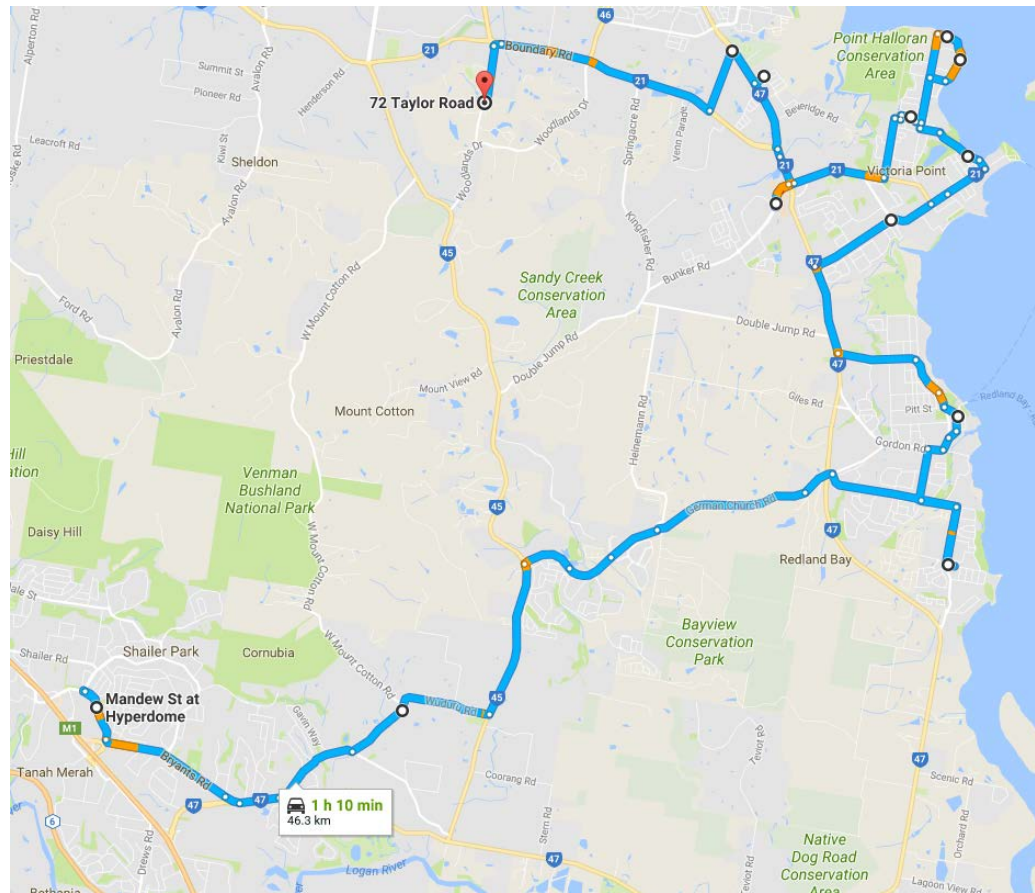

Sheldon College Loganholme Charter Service PM

Area Serviced – Loganholme, Shailer Park, Cornubia, Mt Cotton, Redland Bay, Victoria Point