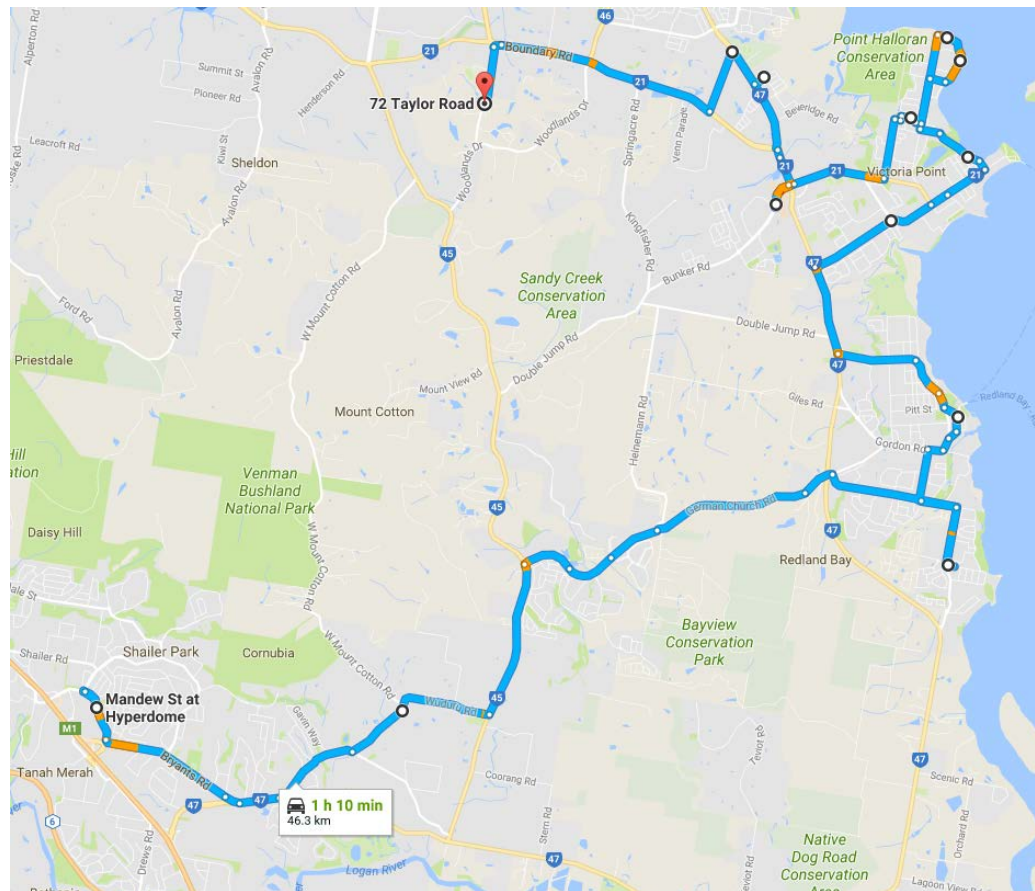

LOGANHOLME BUS ROUTE - 2017

Sheldon College Loganholme Charter Service AM

Area Serviced – Loganholme, Shailer Park, Cornubia, Mt Cotton, Redland Bay, Victoria Point

Look out for the Underwood Bus Service bus with the Sheldon College banner.