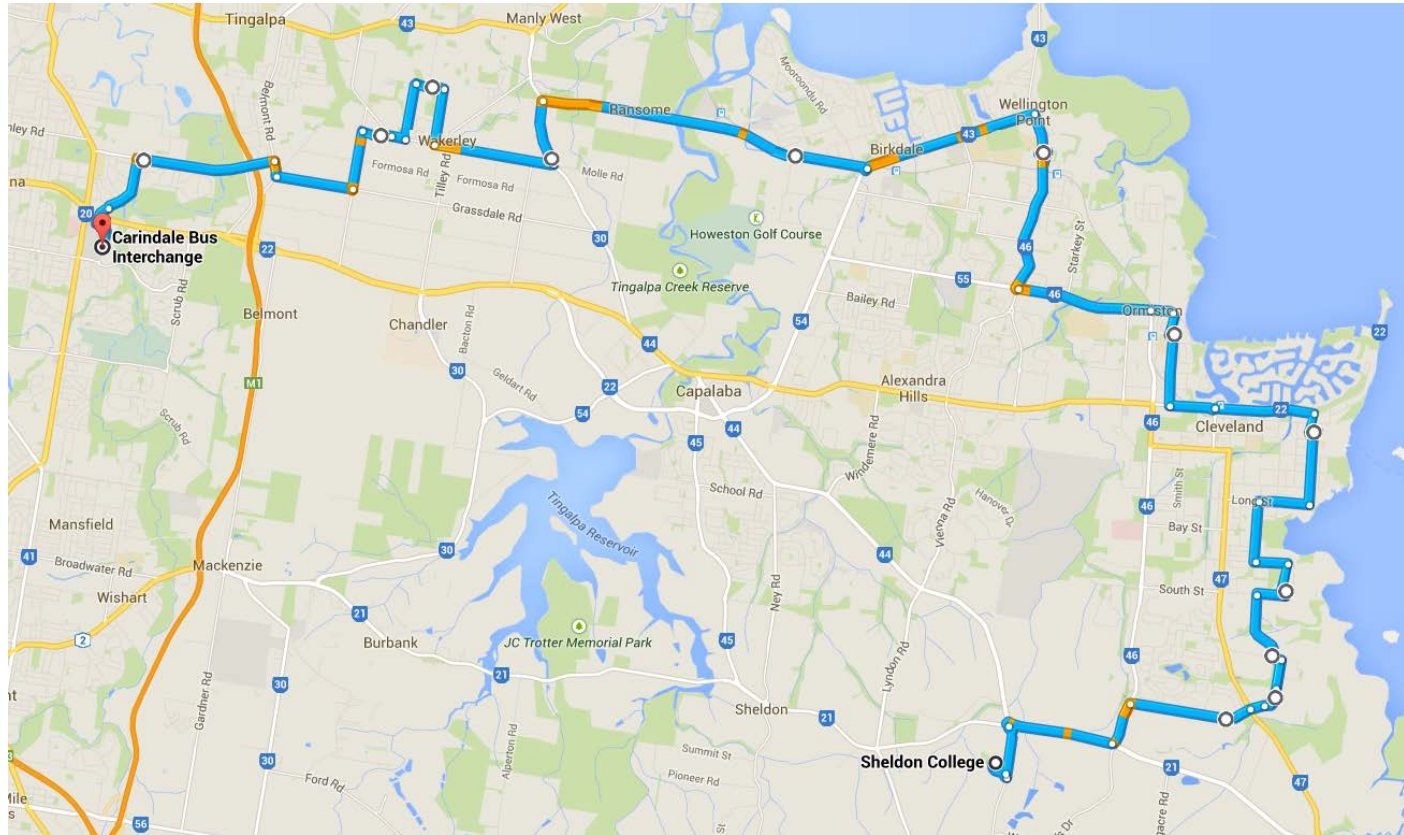

CARINDALE BUS ROUTE - 2017

Look out for the Underwood Bus Service bus with the Sheldon College banner.

Sheldon College Carindale Charter Service AM

Area Serviced – Carindale, Wakerley, Gumdale, Ransome, Thorneside, Birkdale, Wellington Point, Ormiston, Cleveland, Thornlands, Sheldon

Direction		Street	Time	Remarks
	Commence	Westfield Carindale Interchange Stop F	6.55am	
1	Continue	Carindale Street		
2	L	Millennium Boulevard		
3	R	Bedivere Street		
4	4 th	R Meadowlands Road	6.58am	To end
5	4 th	R Belmont Road		
6	1 st	L Grassdale Road	7.02am	
7	1 st	L Stanbrough Road	7.04am	
8	3 rd	R New Cleveland Road	7.08am	
9	1 st	L Caladium Street	7.10am	
10	4 th	R Basella Street		
	Into	Dianthus Street		To end
11	L	New Cleveland Road	7.16am	To end
12	L	Green Camp Road	7.17am	
13	1 st	R Rickertt Road	7.18am	
	Into	Quarry Road		
14	3 rd	L Birkdale Road	7.26am	
15	R	Main Road	7.30am	At last roundabout
16	13 th	L Old Cleveland Road East	7.34am	
	Into	Sturgeon Street	7.37am	
	Into	Gordon Street		To end
17	L	Shore St West	7.43am	Meets 7.35am train – Cleveland Rail
18	5 th	R Passage Street	7.46am	
19	10 th	R Long Street		

**Area Serviced – Sheldon, Thornlands, Cleveland, Ormiston, Wellington Point, Birkdale, Thorneside,
Ransome, Gumdale, Wakerley, Carindale**

Direction		Street	Time	Remarks
	Terminus	Sheldon College Bus Zone	3.45pm	
1	1 st	R Sheldon College		
2	1 st	L Taylor Road		
3	1 st	R Boundary Road		
4	2 nd	L Panorama Drive		
5	1 st	R Ziegenfusz Road	3.53pm	
		Into Colthouse Drive	3.56pm	
		Into Baythorn Drive		
6	1 st	L Thornlands Road		
7	1 st	R Clifford Perske Drive	3.58pm	To end
8		R South Street		
9	2 nd	L Langdon Street		To end
10		L Beach Street		
11	2 nd	R Fitzroy Street	4.02pm	
12	2 nd	R Long Street		To end
13		L Passage Street		
14	9 th	L Shore Street West	4.07pm	Meets 4.24pm train – Cleveland Rail
15	3 rd	R Gordon Street	4.10pm	
		Into Sturgeon Street		
		Into Old Cleveland Road East	4.14pm	
16	2 nd	R Main Road	4.15pm	
17	6 th	L Birkdale Road	4.18pm	