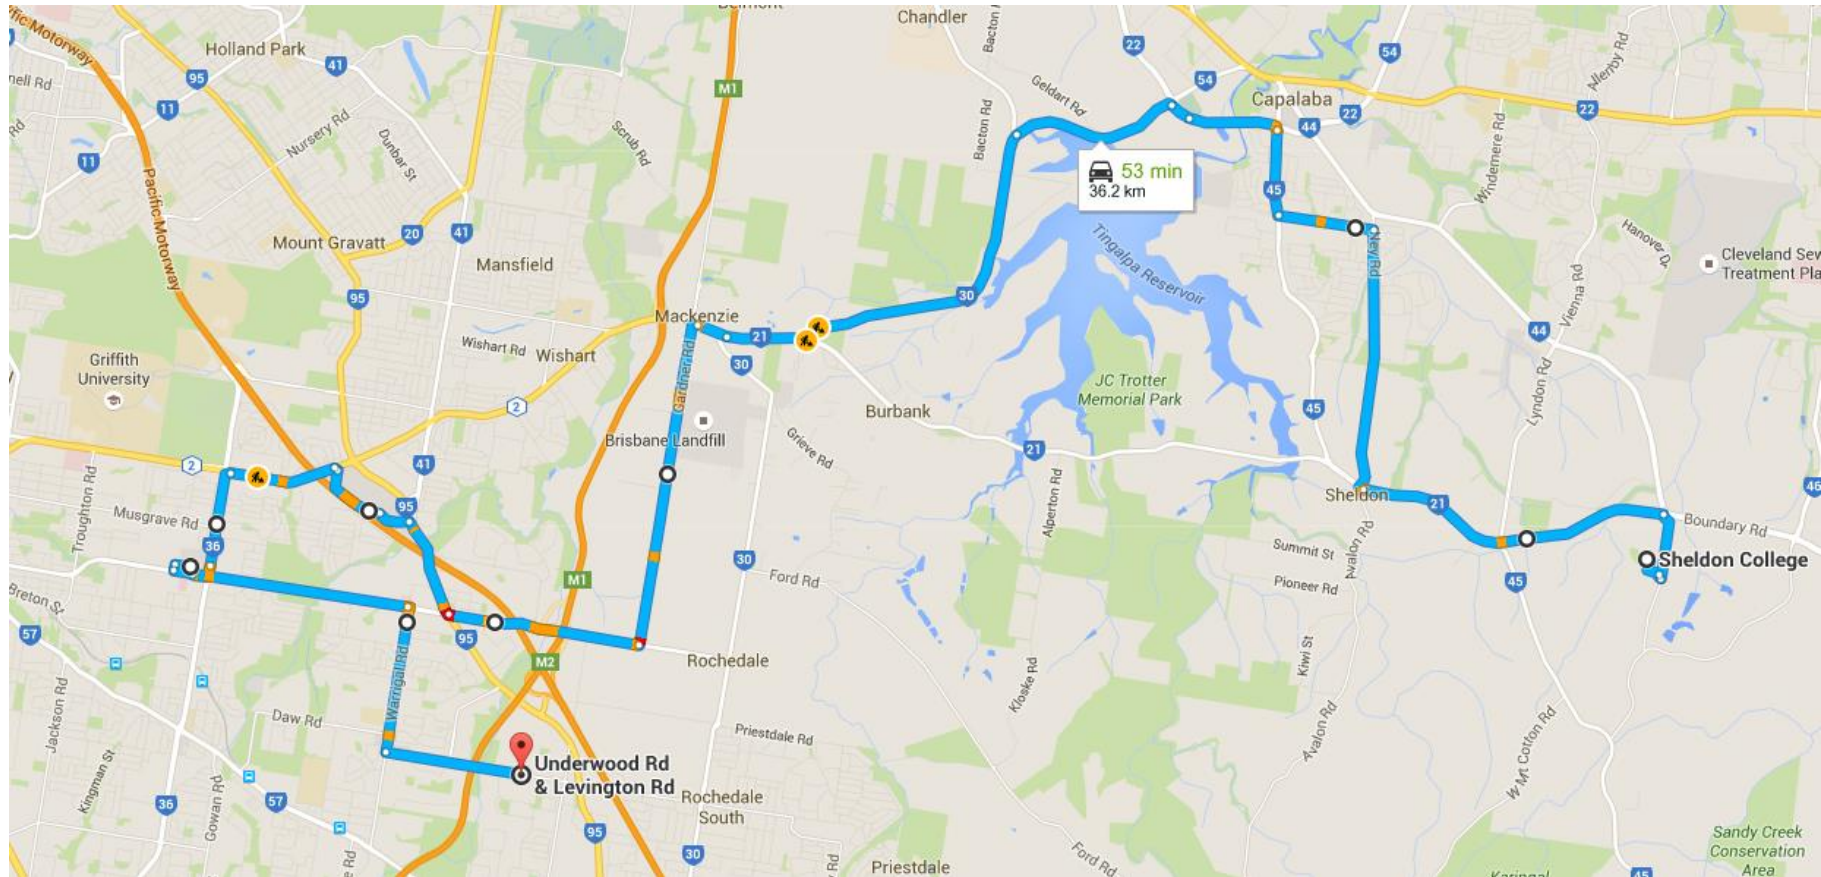

## SUNNYBANK BUS ROUTE - 2018

**Look out for the Underwood Bus Service bus with the Sheldon College banner.**

## Sheldon College Sunnybank Charter Service AM

**Area Served – Sunnybank, Robertson, Macgregor, Upper Mt Gravatt, Eight Mile Plains, Rochedale, Mackenzie, Capalaba, Sheldon**

Direction		Street		Time	Remarks
		Commence	Underwood Road	7.10am	At Levington Road
1		Continue	Underwood Road		To end
2		R	Warrigal Road	7.12am	
3	4 <sup>th</sup>	L	Padstow Road	7.15am	
4		Into	McCullough Street		
5	4 <sup>th</sup>	R	Sunnybank Plaza Shopping Centre	7.20am	Pick up in Zamia Street
6		Continue	Mains Road		
7	5 <sup>th</sup>	R	Kessels Road	7.24am	
8	4 <sup>th</sup>	R	Macgregor Street	7.26am	
9			Westfield Garden City Stop K	7.29am	
10	3 <sup>rd</sup>	R	Logan Road	7.30am	
11	4 <sup>th</sup>	L	Miles Platting Road	7.35am	
12	8 <sup>th</sup>	L	Gardner Road	7.40am	
13	2 <sup>nd</sup>	R	Mt Gravatt-Capalaba Road	7.45am	
14	5 <sup>th</sup>	R	Moreton Bay Road	7.51am	
15	1 <sup>st</sup>	R	Mt Cotton Road	7.53am	
16	4 <sup>th</sup>	L	School Road	7.54am	To end
17		R	Ney Road	7.55am	
18	6 <sup>th</sup>	L	Mt Cotton Road	7.57am	
19	2 <sup>nd</sup>	L	Lyndon Road	7.59am	
20	1 <sup>st</sup>	R	Mahogany Street		
21	1 <sup>st</sup>	R	Parkwood Drive		To end
22		R	Redland Bay Road	8.02am	Through roundabout
23		Into	Taylor Road		
24	3 <sup>rd</sup>	R	Sheldon College		Gate 3
		Terminus	Sheldon College Bus Zone	8.05am	