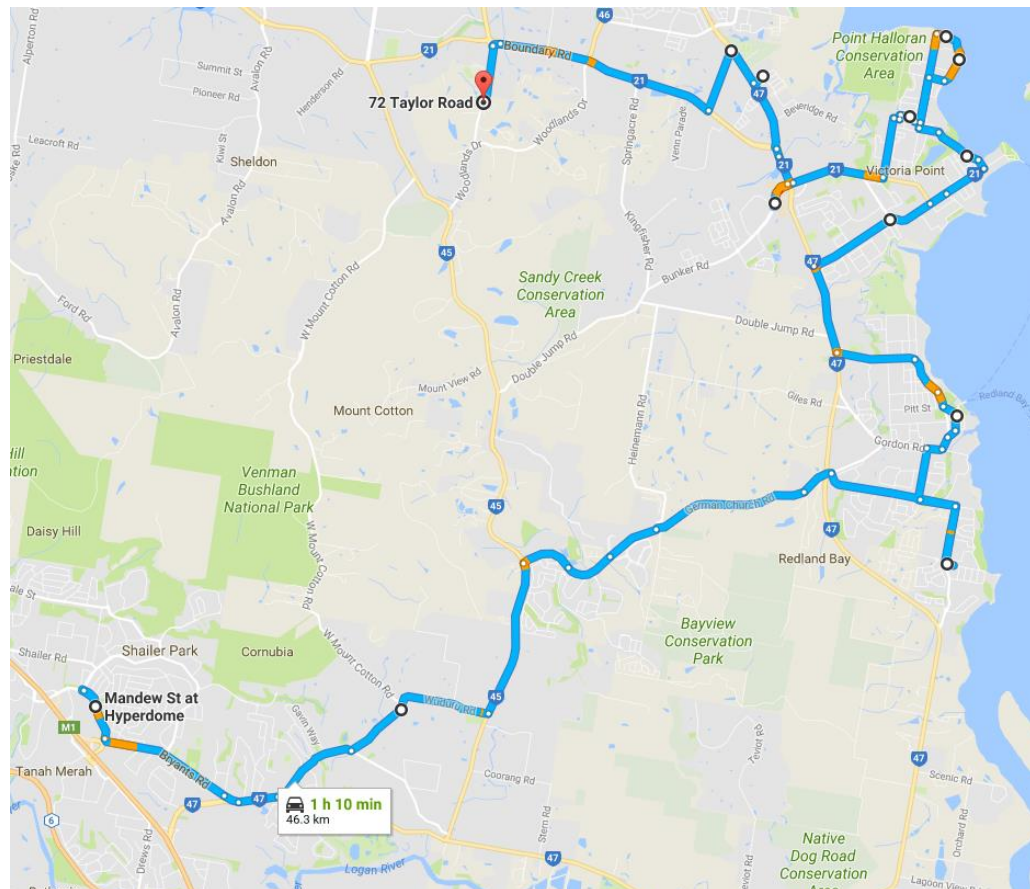

LOGANHOLME BUS ROUTE - 2018

Sheldon College Loganholme Charter Service AM

Area Serviced – Loganholme, Shailer Park, Cornubia, Mt Cotton, Redland Bay, Victoria Point

Look out for the Underwood Bus Service bus with the Sheldon College banner.

Direction		Street		Time	Remarks
		Commence	Mandew Park, Mandew Street	7.05am	Opposite Logan Hyperdome
1	2 nd	L	Bryants Road	7.06am	Through roundabout
2		L	Beenleigh-Redland Bay Road	7.09am	
3	1 st	L	California Creek Road	7.10am	
4	4 th	L	California Creek Road	7.11am	
		Into	Wuduru Road		To end
5		L	Mount Cotton Road	7.14am	
6	2 nd	R	Valley Way	7.16am	
		Into	German Church Road		
7	2 nd	R	School of Arts Road	7.22am	
8	7 th	R	Collins Street	7.25am	
9		U-turn	First Roundabout in Collins St	7.26am	
			Continue in Collins Street		To end
10		L	School of Arts Road	7.27am	
11	3 rd	R	Queen Street		To end
12		R	Government Road	7.29am	
		Into	Meissner Street		
		Into	Weinam Street		
		Into	Hamilton Street		
		Into	Broadwater Terrace	7.32am	Stop Redland Bay Shopping Village
13	4 th	L	Boundary Street		To end
14		R	Cleveland-Redland Bay Road	7.35am	
15	2 nd	R	Benfer Road	7.37am	
		Into	Link Road		
		Into	Colburn Ave	7.40am	
16	4 th	L	Wilson Street	7.41am	
		Into	Wilson Esplanade		
		Into	Albert St		To end