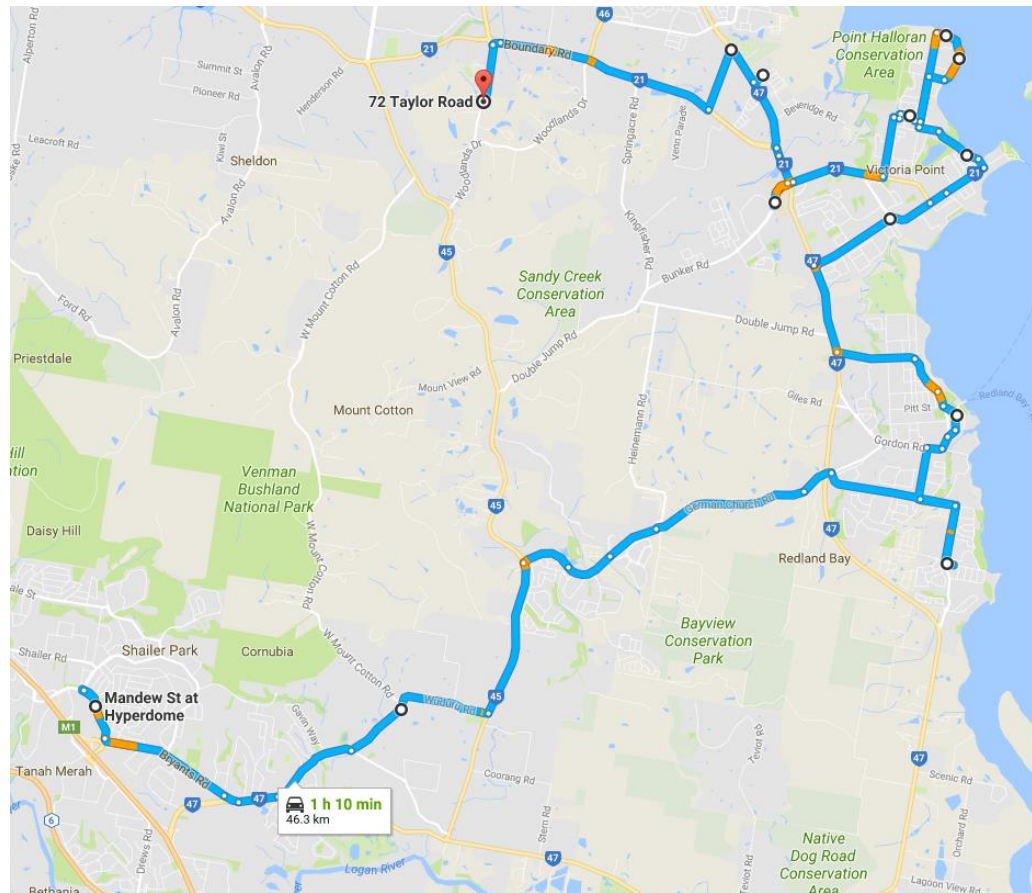

17		R	Pt O'Halloran Road	7.44am	
18	2 nd	R	Orana Street (First Entrance)	7.48am	
		Into	Orana Esplanade		
19	5 th	L	Pt O'Halloran Road	7.47am	
20	4 th	R	Cheshire Street		To end
21	1 st	R	Trafalgar Drive	7.49am	To end
22	3 rd	L	Nottingham Street		
23	1 st	R	Regency Street		
24		L	School Road		To end
25		R	Colburn Avenue	7.52am	
		Into	Bunker Road		
26		Stop	Victoria Point Interchange	7.56am	
27		R	Bunker Road		
28	2 nd	L	Cleveland- Redland Bay Road		
29	2 nd	L	Boundary Road	7.58am	
30	6 th	L	Woodlands Drive	8.00am	
31	1 st	R	Taylor Road		
32	1 st	L	Sheldon College		Gate 3
		Terminus	Sheldon College Bus Zone	8.05am	

Area Serviced – Loganholme, Shailer Park, Cornubia, Mt Cotton, Redland Bay, Victoria Point

Direction		Street		Time	Remarks
		Terminus	Sheldon College Bus Zone	3.45pm	
1	1 st	R	Taylor Road		
2	1 st	L	Woodlands Drive		
3		R	Boundary Road		
4		L	Dinwoodie Road	3.57pm	To end
5		R	Cleveland-Redland Bay Road	3.58pm	
6	3 rd	R	Bunker Road		
7		Stop	Victoria Point Interchange	4.02pm	
8		R	Bunker Road		
		Into	Colburn Avenue		
9	1 st	L	School Road	4.08pm	
10	3 rd	R	Regency Street		To end
11		L	Nottingham Drive		
12	1 st	R	Trafalgar Drive	4.11pm	
13	1 st	L	Cheshire Street		To end
14		L	Point O'Halloran Road	4.12pm	
15	1 st	R	Orana Street	4.14pm	
		Into	Orana Esplanade	4.16pm	
16	5 th	L	Point O'Halloran Road		
17	7 th	L	Albert Street	4.17pm	
		Into	Wilson Esplanade		
		Into	Wilson Street		
18	1 st	R	Colburn Avenue	4.19pm	
		Into	Link Road		
		Into	Benfer Road	4.21pm	
19	7 th	L	Cleveland-Redland Bay Road	4.23pm	
20	2 nd	L	Boundary Street	4.24pm	