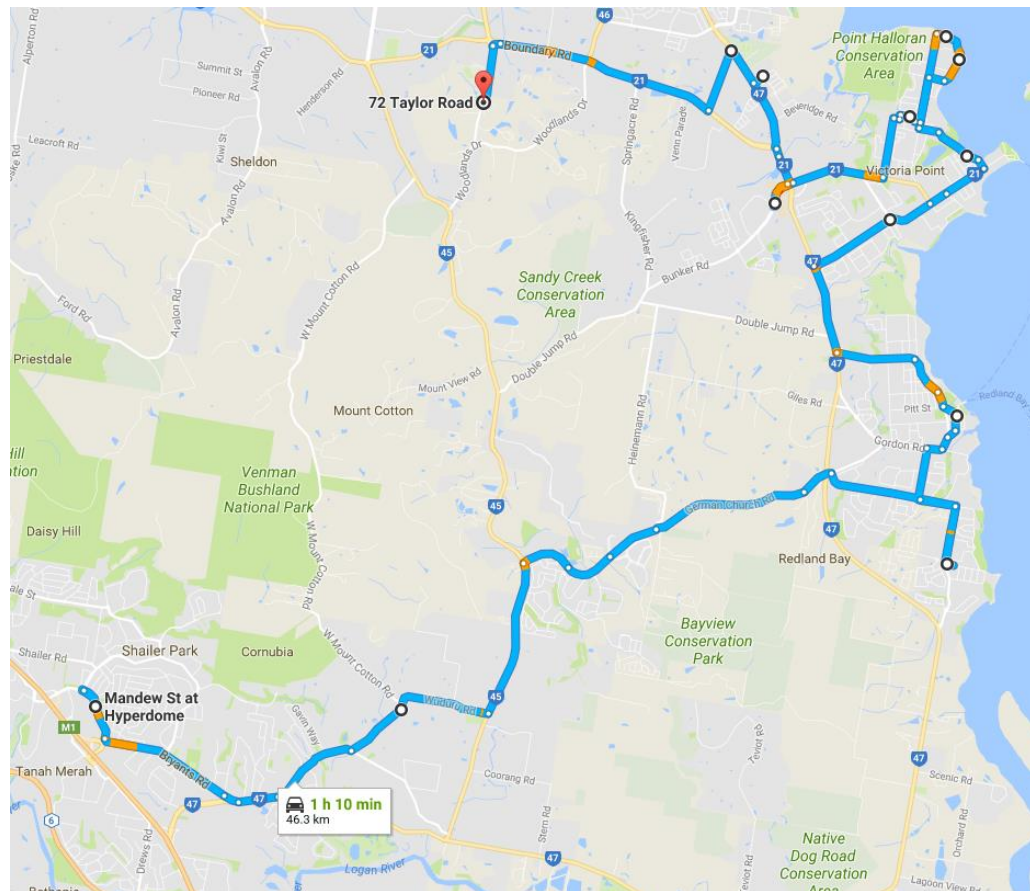

LOGANHOLME BUS ROUTE - 2018

Sheldon College Loganholme Charter Service AM

Area Serviced – Loganholme, Shailer Park, Cornubia, Mt Cotton, Redland Bay, Victoria Point, Sheldon