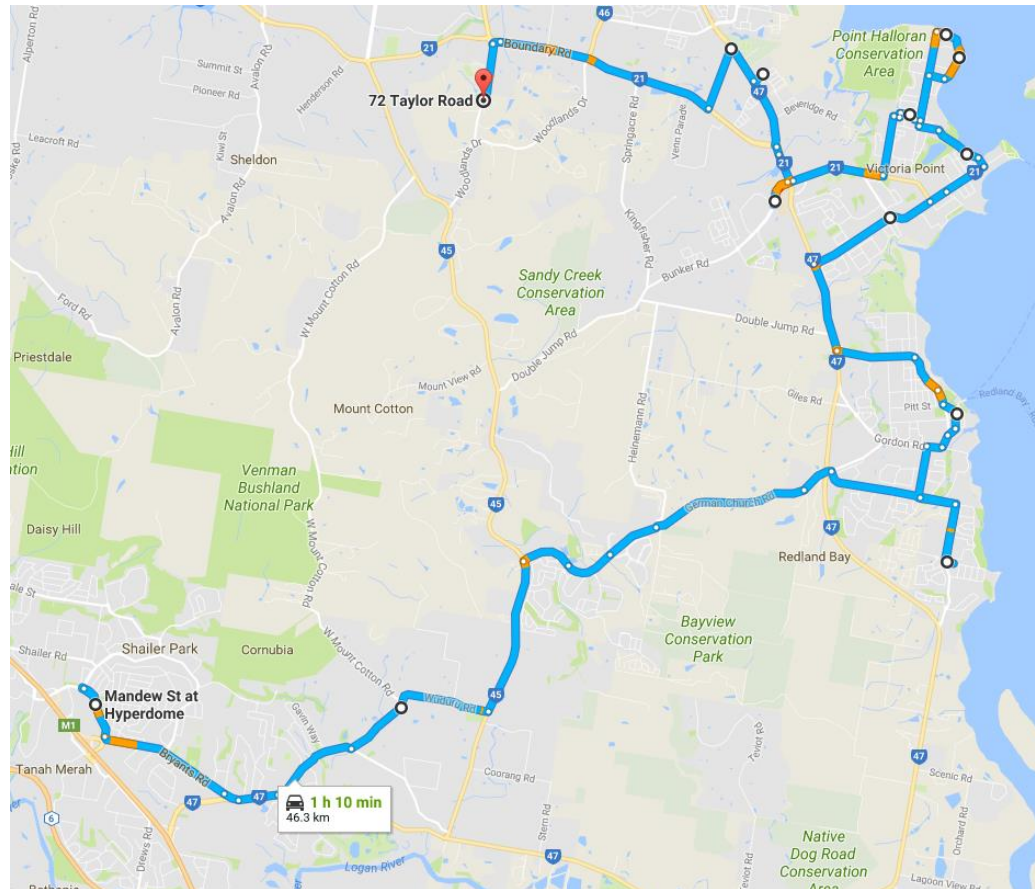

Sheldon College Loganholme Charter Service PM

Area Serviced – Sheldon, Victoria Point, Redland Bay, Mt Cotton, Cornubia, Shailer Park, Loganholme