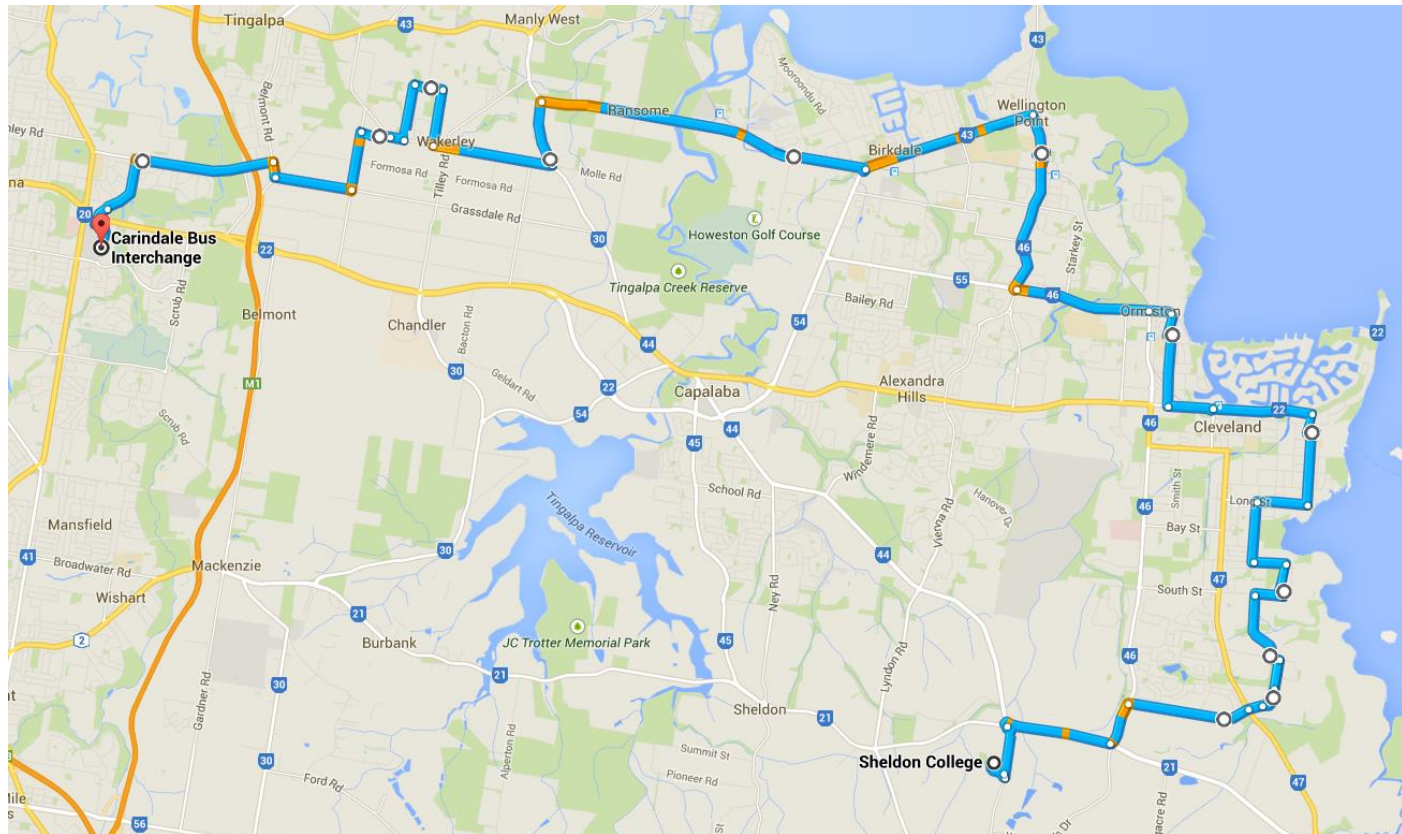

CARINDALE BUS ROUTE - 2018

Look out for the Underwood Bus Service bus with the Sheldon College banner.

Sheldon College Carindale Charter Service AM

Area Serviced – Carindale, Wakerley, Gumdale, Ransome, Thorneside, Birkdale, Wellington Point, Ormiston, Cleveland, Thornlands, Sheldon

Direction		Street	Time	Remarks
	Commence	Westfield Carindale Interchange Stop F	6.55am	
1	Continue	Carindale Street		
2	L	Millennium Boulevard		
3	R	Bedivere Street		
4	4 th	R Meadowlands Road	6.58am	To end
5	4 th	R Belmont Road		
6	1 st	L Grassdale Road	7.02am	
7	1 st	L Stanbrough Road	7.04am	
8	3 rd	R New Cleveland Road	7.08am	
9	1 st	L Caladium Street	7.10am	
10	4 th	R Basella Street		
	Into	Dianthus Street		To end
11	L	New Cleveland Road	7.16am	To end
12	L	Green Camp Road	7.17am	
13	1 st	R Rickertt Road	7.18am	
	Into	Quarry Road		
14	3 rd	L Birkdale Road	7.26am	
15	R	Main Road	7.30am	At last roundabout
16	13 th	L Old Cleveland Road East	7.34am	
	Into	Sturgeon Street	7.37am	
	Into	Gordon Street		To end
17	L	Shore St West	7.43am	Meets 7.35am train – Cleveland Rail
18	5 th	R Passage Street	7.46am	
19	10 th	R Long Street		

**Area Serviced – Sheldon, Thornlands, Cleveland, Ormiston, Wellington Point, Birkdale, Thorneside,
Ransome, Gumdale, Wakerley, Carindale**

Direction		Street	Time	Remarks
	Terminus	Sheldon College Bus Zone	3.45pm	
1	1 st	R Sheldon College		
2	1 st	L Taylor Road		
3	1 st	R Boundary Road		
4	2 nd	L Panorama Drive		
5	1 st	R Ziegenfusz Road	3.53pm	
		Into Colthouse Drive	3.56pm	
		Into Baythorn Drive		
6	1 st	L Thornlands Road		
7	1 st	R Clifford Perske Drive	3.58pm	To end
8		R South Street		
9	2 nd	L Langdon Street		To end
10		L Beach Street		
11	2 nd	R Fitzroy Street	4.02pm	
12	2 nd	R Long Street		To end
13		L Passage Street		
14	9 th	L Shore Street West	4.07pm	Meets 4.24pm train – Cleveland Rail
15	3 rd	R Gordon Street	4.10pm	
		Into Sturgeon Street		
		Into Old Cleveland Road East	4.14pm	
16	2 nd	R Main Road	4.15pm	
17	6 th	L Birkdale Road	4.18pm	